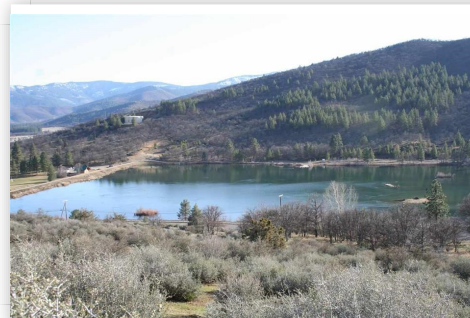

MLS# : 04064-11842

Price : \$240,000

Type : Land for Sale

Size : 31 Acres

Address : NSA Greenhorn Road , Yreka , California , 96097

FEATURES

- ✓ Land for Sale
- ✓ Land in Yreka
- ✓ Property for Sale in Yreka
- ✓ Yreka Ca
- ✓ Property for Sale

ABOUT THE PROPERTY

Large view lot in Yreka City limits, Views of Greenhorn park & lake and mount Shasta, perked for septic, city water available

CONTACT US

RICH CLOUTMAN

BROKER - CA BRE# 01307380

📞 (530) 339-2305